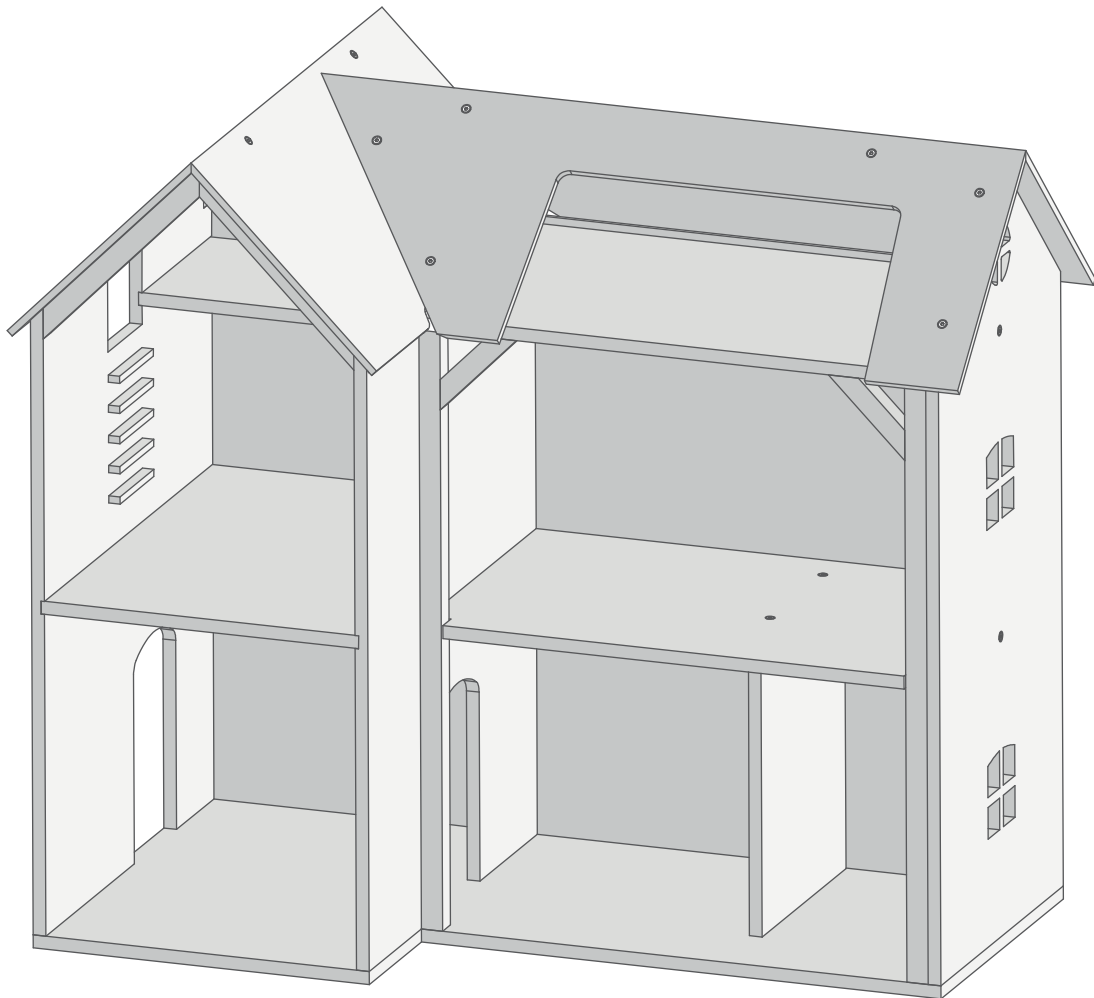

Assembly instructions

Mouse hole farmhouse

⚠ WARNING
Must be assembled by an adult

Before you start

Caution and care must be taken in the unpacking and assembly of this product.

In order to avoid scratching this product should be assembled on a soft layer - could be a rug.

INCLUDED:

Hex key screwdriver

Hole plugs

PARTS LIST:

STEP 1:

 A1 x 4

STEP 2:

 A1 x 3

STEP 3:

 A1 x 3

STEP 4:

 A1 x 6

STEP 5:

 A1 x 5
 A2 x 2

STEP 6:

 A1 x 4